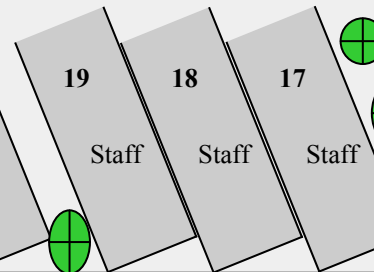

BEALEY AVENUE

Presbyterian Support Upper South Island

Car Park Allocations

44 Bealey Ave
Christchurch 8013

One way

MONTREAL STREET

One way

32
38
39
Do Not
Park
Here