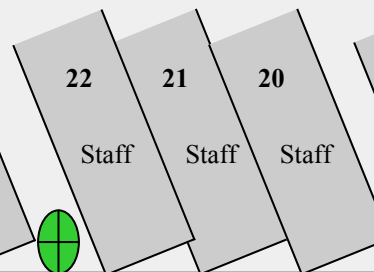

BEALEY AVENUE

Presbyterian Support Upper South Island

Car Park Allocations

44 Bealey Ave
Christchurch 8013

One way

MONTREAL STREET

One way

32
38
39
Do Not
Park
Here