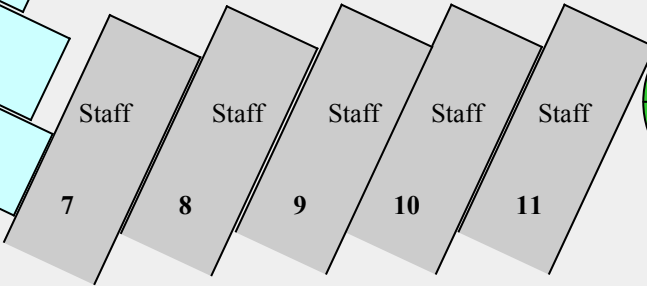

BEALEY AVENUE

Presbyterian Support Upper South Island

Car Park Allocations

44 Bealey Ave
Christchurch 8013

One way

MONTREAL STREET

One way

32
38
39
Do Not
Park
Here

One way