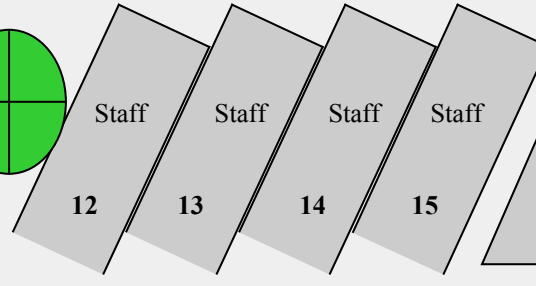

BEALEY AVENUE

Presbyterian Support Upper South Island

Car Park Allocations

44 Bealey Ave
Christchurch 8013

One way

MONTREAL STREET

One way

32
38
39
Do Not
Park
Here