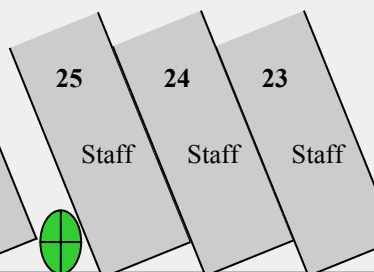

BEALEY AVENUE

Presbyterian Support Upper South Island

Car Park Allocations

44 Bealey Ave
Christchurch 8013

One way

MONTREAL STREET

One way

32
38
39
Do Not
Park
Here