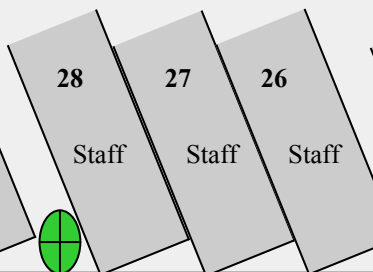

BEALEY AVENUE

Presbyterian Support Upper South Island

Car Park Allocations

44 Bealey Ave
Christchurch 8013

One way

MONTREAL STREET

One way

32
38
39
Do Not
Park
Here