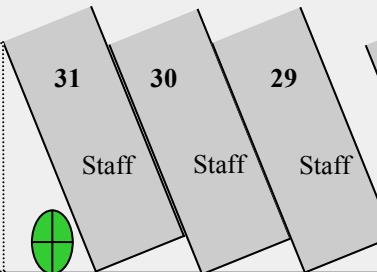

BEALEY AVENUE

Presbyterian Support Upper South Island

Car Park Allocations

44 Bealey Ave
Christchurch 8013

One way

MONTREAL STREET

One way

32
38
39
Do Not
Park
Here